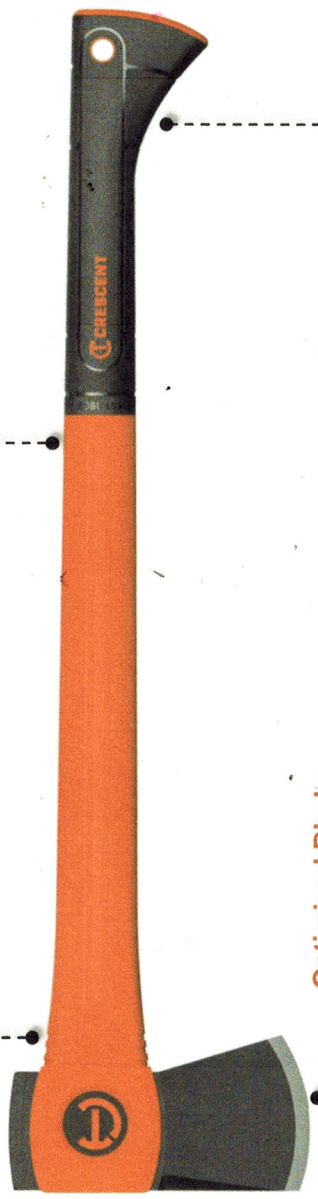

CRESCENT® 26" Fiberglass Axe

Extreme Overstrike Protection
Heavy duty, over-sized protective sleeve to prevent damage due to overstrike. 20% more than leading competitor.

Glass Filled Nylon Jacket
Nylon jacket allows users to glide hand down the axe handle for a clean and precise two-handed swing.

Optimized Blade
Blade is optimized to split and penetrate wood.

Textured Fawn's Foot Grip
Give users an ergonomically sound and sure grip on the axe. Integrated hang hole for convenient storage.