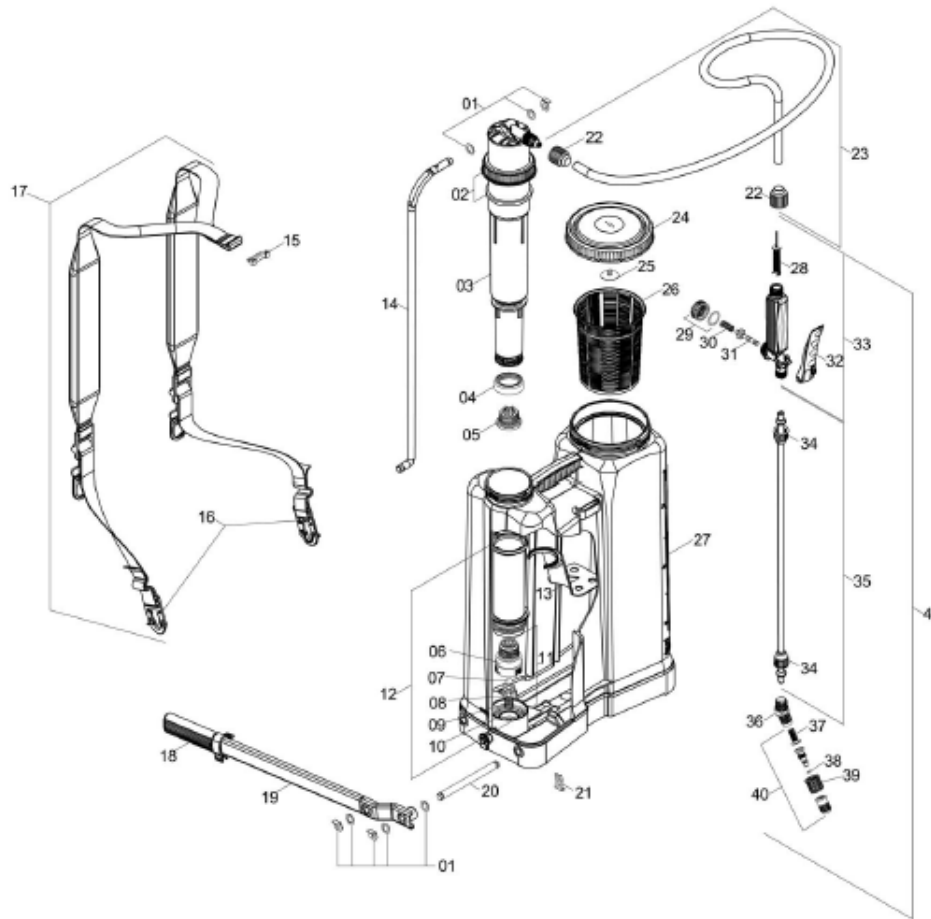

HD400 Blue Parts Breakdown

N.	P/N	DESCRIPTION	Qty	N.	P/N	DESCRIPTION	Qty
1	1198800	Washers and lock rings set (repair)	1	29	996058	Trigger valve cap	1
2	907121	Gasket holder and gasket	1	30	1180613	Spring	1
3	951053	Chamber (0.23 gallons)	1	31	1168422	Trigger valve needle assembly	1
4	214585	Piston cup (Santoprene®)	1	32	1168421	Lever assembly LP-3	1
5	1173630	Sphere valve	1	33	1168419	Trigger valve assembly LP-3	1
6	635607	Piston cup fastener	1	34	915744	Screw cap	2
7	715474	Ball	1	35	100131	Extension 601	1
8	570945	Ball seat	1	36	635276	Elbow with cone packing	1
9	336412	Compression spring 12 x 28	1	37	592139	Nozzle filter (40 mesh)	1
10	635615	Valve base	1	38	940106	O-ring ORI-9	1
11	838011	Cylinder valve assembly (06 to 10)	1	39	1168546	Nozzle cap	1
12	654939	Cylinder (includes items 06 to 11)	1	40	325787	Blue adjustable cone nozzle	1
13	214619	Agitator	1	41	1188330	Sprayer Lance	1
14	1197400	Pumping rod	1				
15	635664	Strap catch	1				
16	635672	Buckle	2				
17	838185	Strap assembly (includes 09 and 10)	1				
18	495812	Handgrip with lock	1				
19	615005	Lever	1				
20	293324	Lever shaft	1				
21	277350	Shaft lock	1				
22	942193	Nut S-20 x 1.5	2				
23	1200145	Hose with dip tube for LP-3	1				
24	4739	Lid with diaphragm	1				
25	560573	Diaphragm	1				
26	942920	Fill basket strainer	1				
27	267211	Tank	1				
28	1168418	Filter LP-3	1				

LLM-463

New Blue/Orange Color Scheme